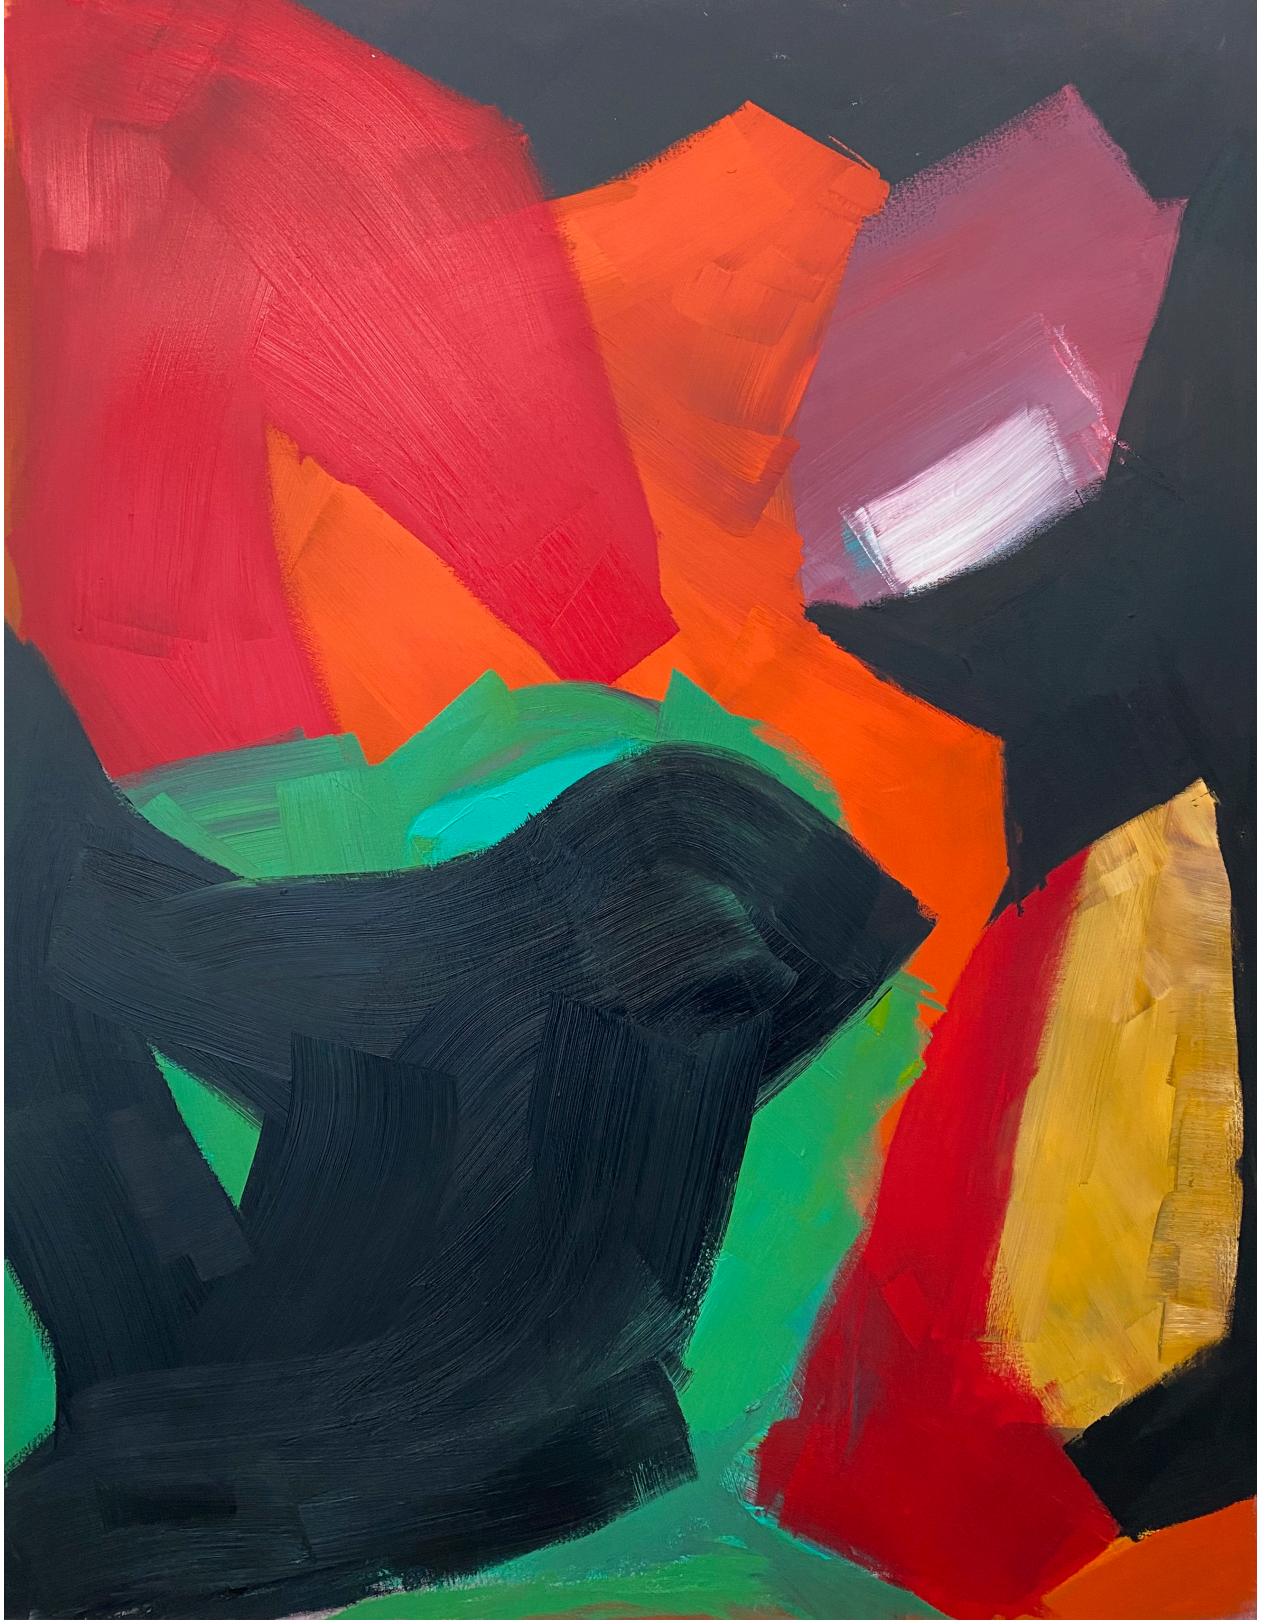

SUMMER PLAY 48 x 60 Inches 120 x 152 cm Acrylic on Canvas

FREQUENCY 48 x 60 Inches 120 x 152 cm Acrylic on Canvas

LEYDEN LACUARA