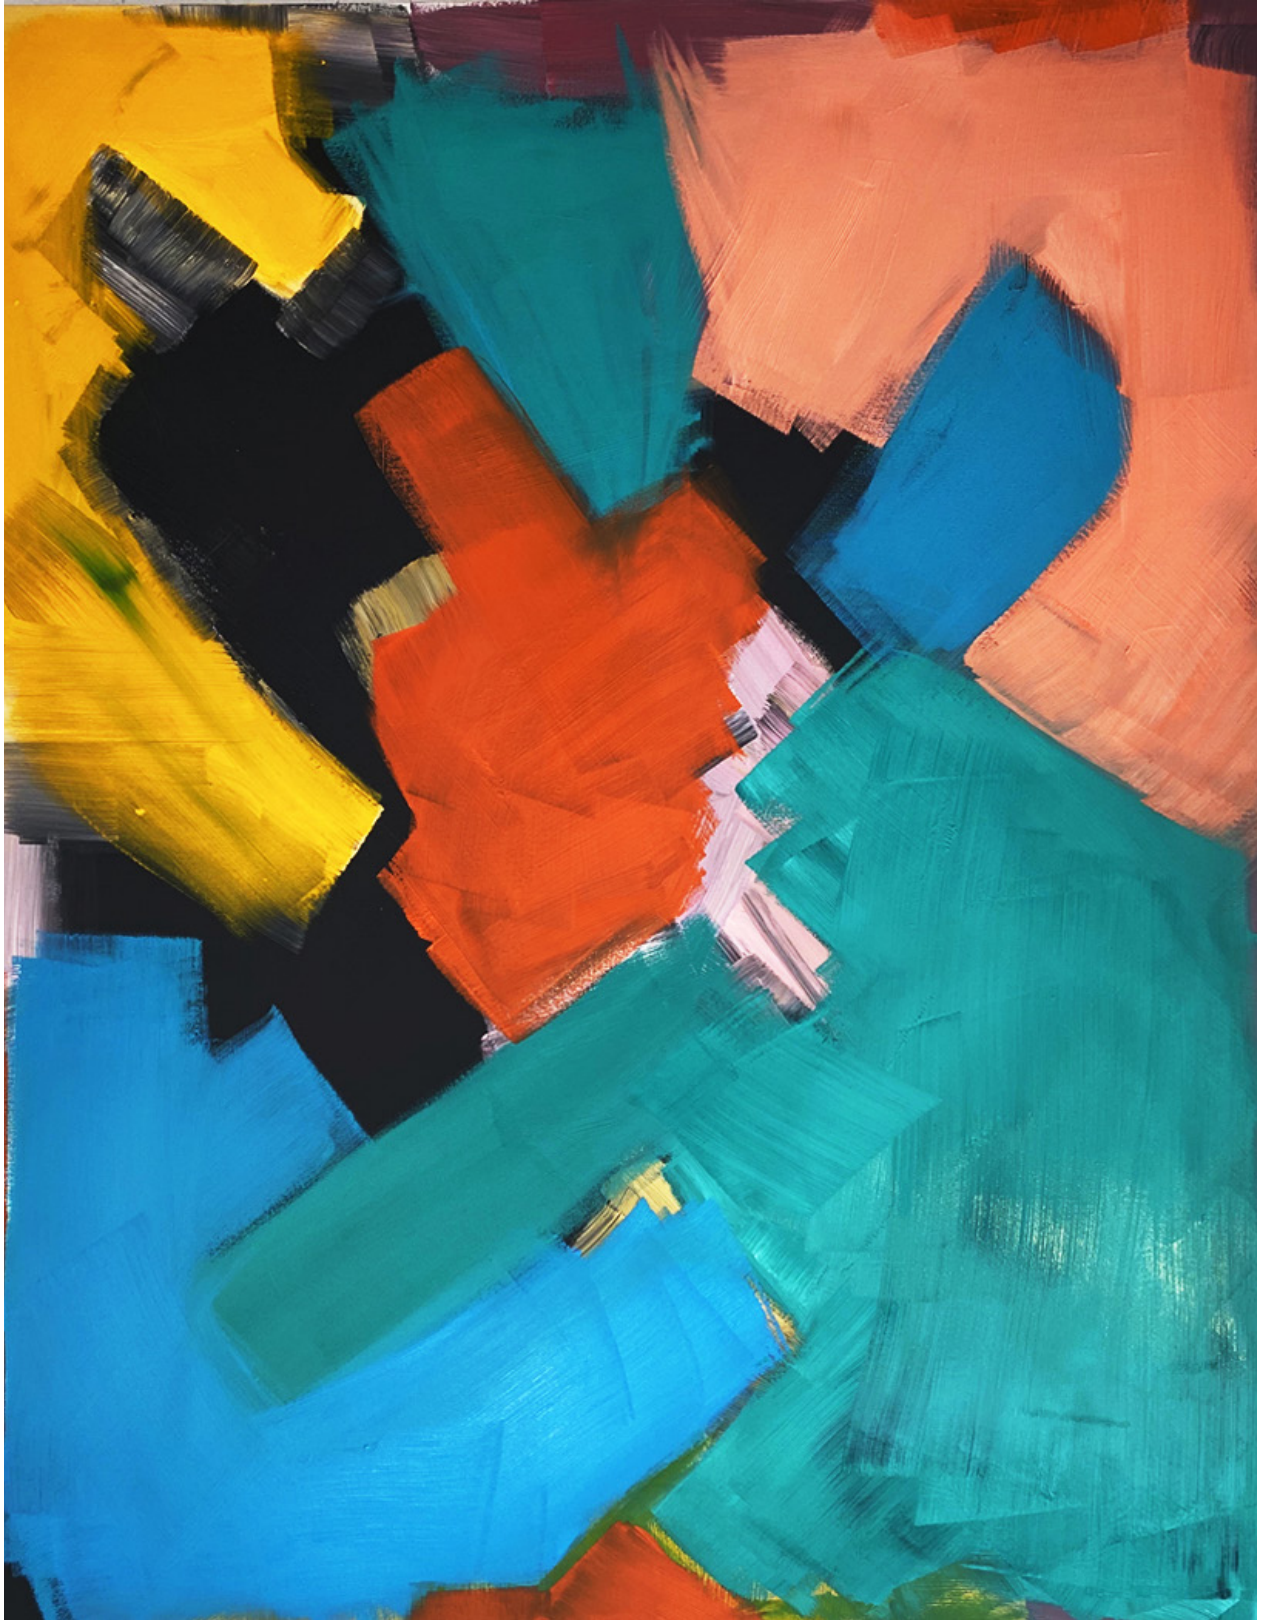

LEYDEN LACUARA

COPPER 36 x 48 Inches 90 x 120 cm Acrylic on Canvas

XII 48 x 48 Inches 120 x 120 cm Acrylic on canvas

LEYDEN LACUARA

MINT 36 x 48 Inches 90 x 120 cm Acrylic on Canvas

LEYDEN LACUARA

RED WAVE 36 x 48 Inches 90 x 120 cm Acrylic on Canvas

LEYDEN LACUARA

MARS 48 x 48 Inches 120 x 120 cm Acrylic on Canvas

LEYDEN LACUARA

XIII 48 x 48 Inches 120 x 120 cm Acrylic on Canvas

LEYDEN LACUARA

SUN 48 x 60 Inches 120 x 152 cm Acrylic on Canvas

LEYDEN LACUARA

MASK 48 x 60 Inches 120 x 152 cm Acrylic on Canvas

LEYDEN LACUARA

NIGHT 48 x 36 Inches 120 x 90 cm Acrylic on canvas

LEYDEN LACUARA

NOVEMBER 48 x 60 Inches 120 x 152 cm Acrylic on Canvas

LEYDEN LACUARA

WINTER 48 x 48 Inches 120 x 120 cm Acrylic on Canvas

LEYDEN LACUARA

FOREST 48 x 36 Inches 120 x 90 cm Acrylic on canvas

LEYDEN LACUARA

RUBY 48 x 48 Inches 120 x 120 cm Acrylic on canvas

LEYDEN LACUARA

MILES 48 x 48 Inches 120 x 120 cm Acrylic on canvas

LEYDEN LACUARA