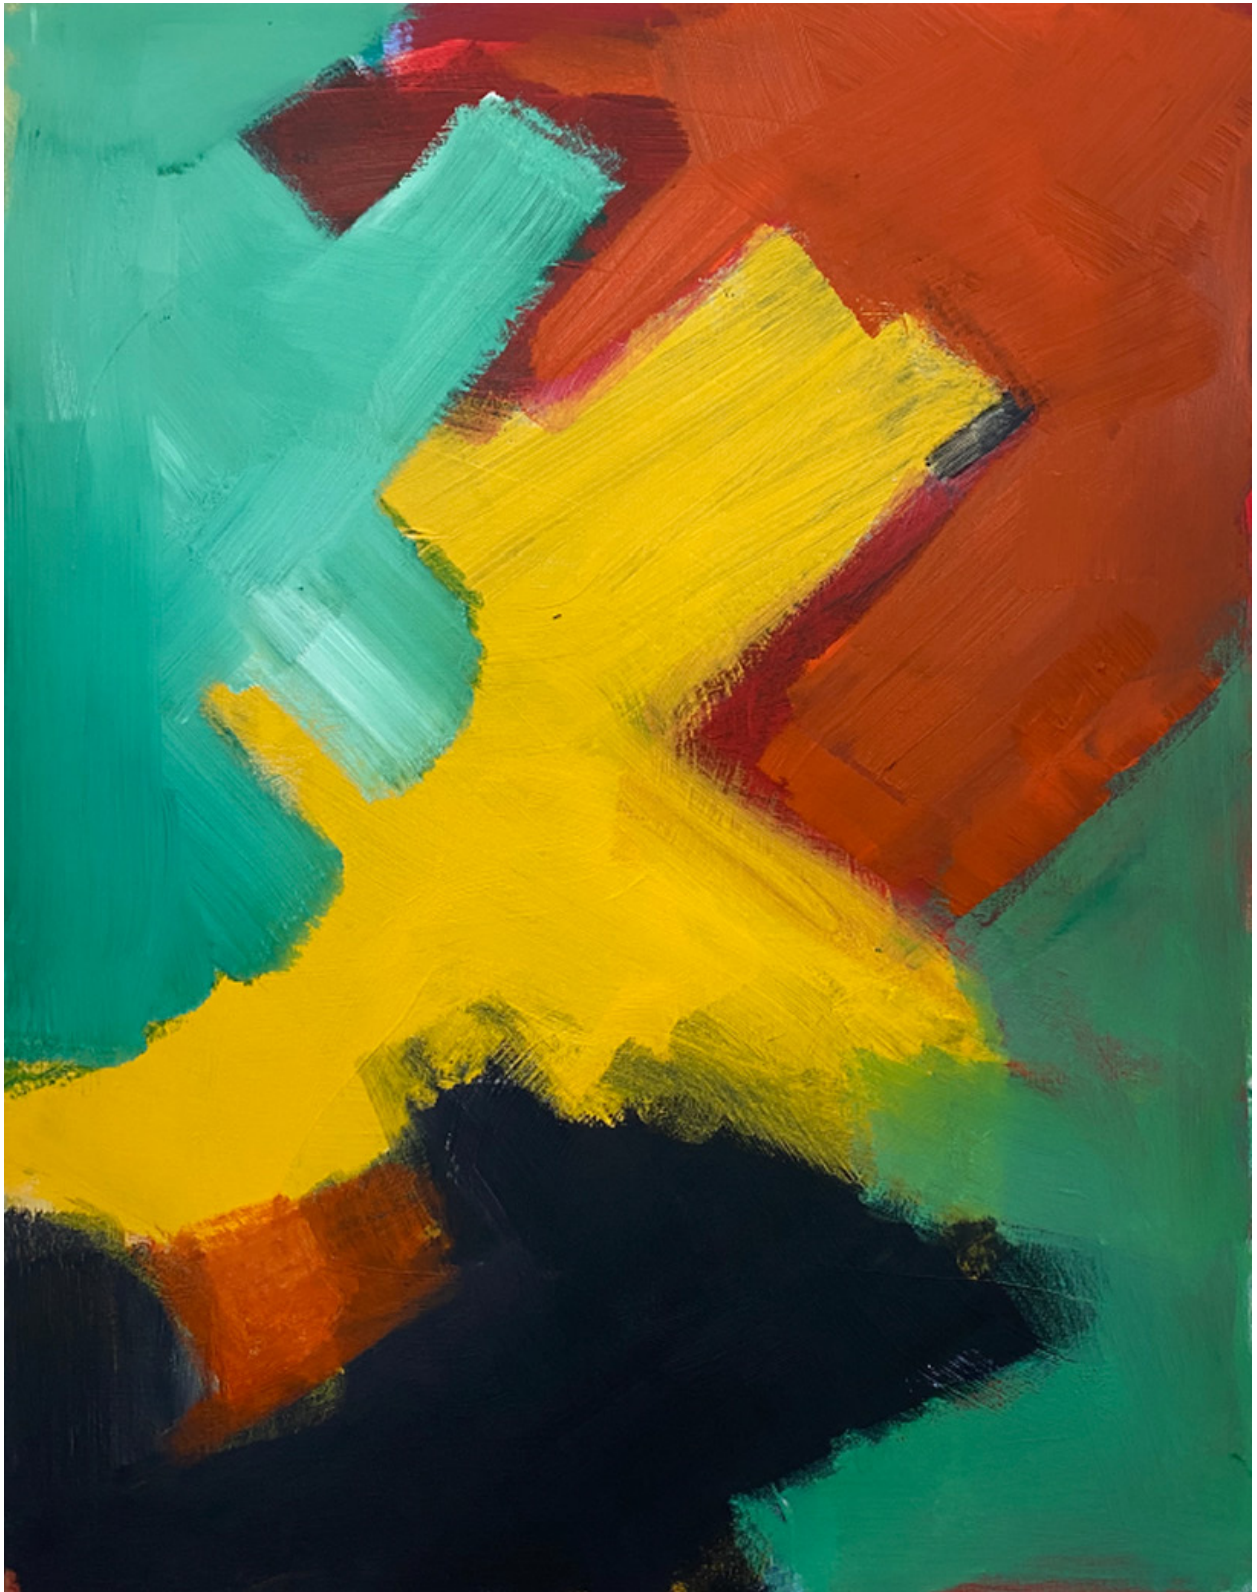

LEYDEN LACUARA

COPPER 36 x 48 Inches 90 x 120 cm Acrylic on Canvas

XII 48 x 48 Inches 120 x 120 cm Acrylic on canvas

LEYDEN LACUARA

MINT 36 x 48 Inches 90 x 120 cm Acrylic on Canvas

LEYDEN LACUARA

RED WAVE 36 x 48 Inches 90 x 120 cm Acrylic on Canvas

LEYDEN LACUARA

MARS 48 x 48 Inches 120 x 120 cm Acrylic on Canvas

LEYDEN LACUARA

XIII 48 x 48 Inches 120 x 120 cm Acrylic on Canvas

LEYDEN LACUARA

SUN 48 x 60 Inches 120 x 152 cm Acrylic on Canvas

LEYDEN LACUARA

MASK 48 x 60 Inches 120 x 152 cm Acrylic on Canvas

LEYDEN LACUARA

NIGHT 48 x 36 Inches 120 x 90 cm Acrylic on canvas

LEYDEN LACUARA

NOVEMBER 48 x 60 Inches 120 x 152 cm Acrylic on Canvas

LEYDEN LACUARA

WINTER 48 x 48 Inches 120 x 120 cm Acrylic on Canvas

LEYDEN LACUARA

FOREST 48 x 36 Inches 120 x 90 cm Acrylic on canvas

LEYDEN LACUARA

RUBY 48 x 48 Inches 120 x 120 cm Acrylic on canvas

LEYDEN LACUARA

MILES 48 x 48 Inches 120 x 120 cm Acrylic on canvas

LEYDEN LACUARA